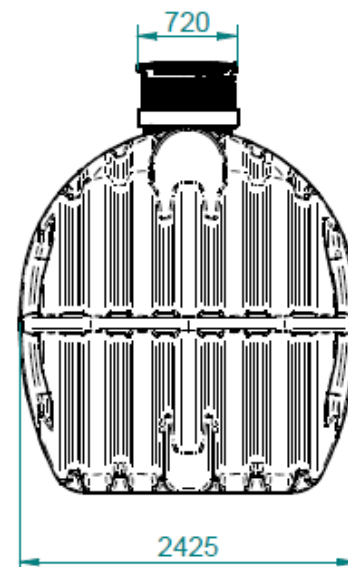

ADDITIONAL INFORMATION

TANK INSTALLATION

Tank installation is fast and simple and can be made in few hours. Excavate the pit, install the tank and fill with the water at the same time. Connect it to the inflow and the outflow pipes (various standard pipes possibility). Reservoir can be installed by Roto experts. Installation must be made according to general instructions accessed on the QR code.

ADDITIONAL EQUIPMENT

Various additional accessories such as filters, level gauge and extensions can be installed on the tank. For more informations on additional equipment go to: www.rotoECO.eu

Instructions for installation

Roto Eco d.o.o.

Puconci 12, 9201 Puconci,

SLOVENIA

Customer support: (+386) 2 5252 152

Technical support: (+386) 2 5252 196

Zadnje novice preverite na

www.rotoECO.eu

Web page: www.rotoECO.eu

All rights are reserved, including the rights of photomechanical reproductions and storage on electronic media. The manufacturer reserves the rights to change the product. Any commercial use of the processes and working procedures assumed in this document is prohibited. Although information, texts and photos were carefully collected. The mistakes can not be completely excluded. The publisher and editors can not assume legal responsibility or guarantee any incorrect information. The publisher and editors are grateful for any possible suggestions for improvements and warnings of possible mistakes in the text.