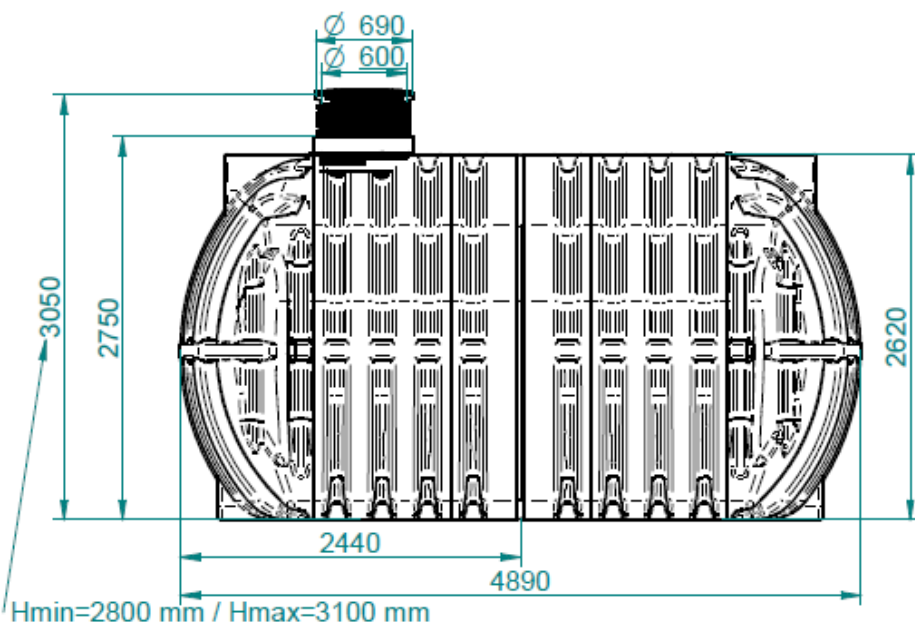

ADDITIONAL INFORMATION

TANK INSTALLATION

Tank installation is fast and simple and can be made in few hours. Excavate the pit, install the tank and fill with the water at the same time. Connect it to the inflow and the outflow pipes (various standard pipes possibility). Reservoir can be installed by Roto experts. Installation must be made according to general instructions accessed on the QR code.

ADDITIONAL EQUIPMENT

Various additional accessories such as filters, level gauge and extensions can be installed on the tank. For more informations on additional equipment go to: www.rotoECO.eu

Instructions for installation

Roto Eco d.o.o.

Puconci 12, 9201 Puconci,

SLOVENIA

Customer support: (+386) 2 5252 152

Technical support: (+386) 2 5252 196

Zadnje novice preverite na

www.rotoECO.eu

Web page: www.rotoECO.eu

All rights are reserved, including the rights of photomechanical reproductions and storage on electronic media. The manufacturer reserves the rights to change the product. Any commercial use of the processes and working procedures assumed in this document is prohibited. Although information, texts and photos were carefully collected. The mistakes can not be completely excluded. The publisher and editors can not assume legal responsibility or guarantee any incorrect information. The publisher and editors are grateful for any possible suggestions for improvements and warnings of possible mistakes in the text.